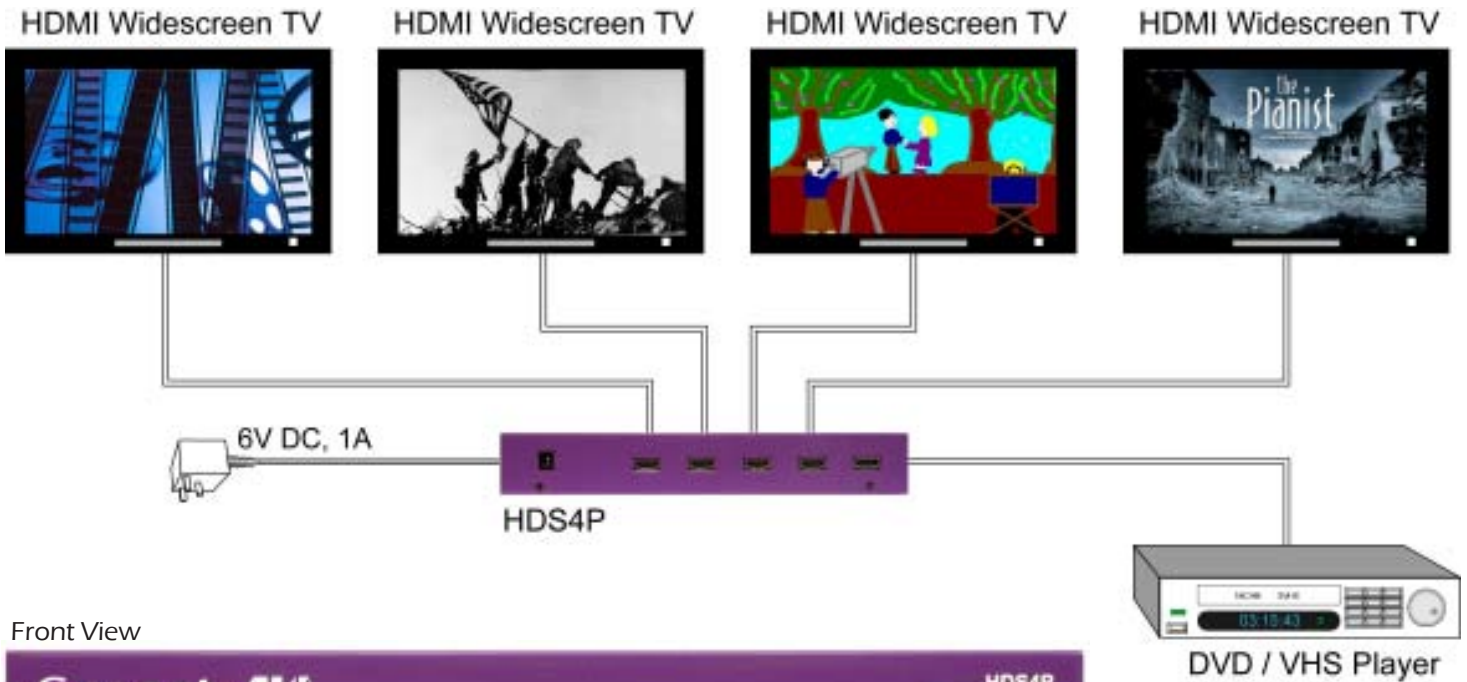

Connect up to 4 HDTV devices to single HDMI source.

Connects up to 4 HD Monitors to single HDMI source. This advanced splitter allows you to display single HDMI source (set top box, DVD player, video game stations, computer) to multiples HDTV Displays. This splitters passes both digital and audio signals through the HDMI ports.

FEATURES

- ▲ Connects up to 4 HDTV display devices to a single HDMI source.
- ▲ Maintains 480p, 720p, 1080i and 1080p video formats.
- ▲ Maintains highest HDMI single link video resolution and digital audio.
- ▲ Supports HDCP compliant devices.
- ▲ Both HDMI-HDMI and DVI-HDMI cables can be used to connect the inputs and splitter output.

Application Diagram

Front View

Rear View

SPECIFICATIONS

Operating Humidity Range	5 to 90 % RH (no condensation)
Video Amplifier Bandwidth	140mHz
Input Video Signal	0.5-1.0 volts p-p
Input DDC Signal	5 volts p-p (TTL)
Max Single Link Range	1280 x 1024, 1080i
Output Video	HDMI+HDCP1.0/1.1
Vertical Frequency Range	60Hz
Power Consumption	15 Watts (max.)
Power Supply	12VDC
Dimensions (inches)	(W)10.63" x (H)1.575" x (D)7.875"
Mass (Pounds)	4.41 lbs

ORDER INFO

Model	Description
HDS4P	HDMI/Digital Video and Audio 4 port splitter

Applications

- ▶ Hotel
- ▶ Cable TV remote control
- ▶ Control rooms
- ▶ Remote On-Digital set-top control
- ▶ Sky box control extension and switcher output
- ▶ Dealer rooms
- ▶ Point of Sale
- ▶ Remote VCR control